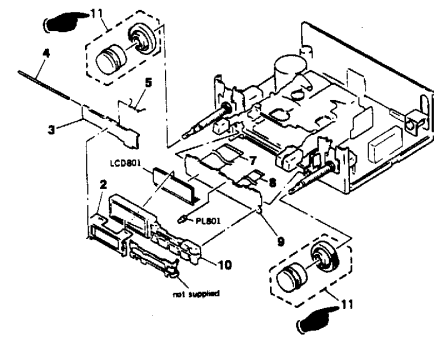

Date: October 30, 1994

Symptom:

(**)

The description and part number listed on page 22 of the Service Manual for Ref # 11, KNOB (A) ASSY, is incorrect.

Solution:

Please note the correct description and part number as shown below.

REF	DESCRIPTION		PART NUMBER	
	INCORRECT	CORRECT	INCORRECT	CORRECT
11	KNOB (A) ASSY	KNOB, BALANCE/ FADER	-	X-3363-799-1
-	-	KNOB, VOLUME/ TUNING	-	3-373-625-01

INCORRECT

CORRECT